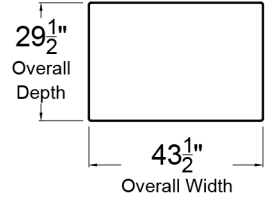

Logan Sectional Schematic

Left Corner Module

Right Corner Module

Armless Chair

Upholstered Table

Bumper

Logan Sectional Schematic - Continued

Left Corner Module