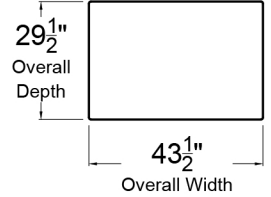

Logan Sectional Schematic - Continued

Bumper