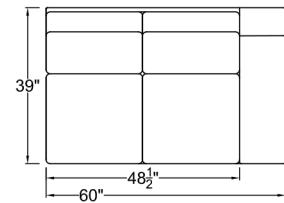

Taylor Schematic Expanded Arm & Expanded Arm with Tray

Left Arm Sofa

Right Arm Sofa

Left Arm Loveseat

Right Arm Loveseat

Left Arm Chaise

Left Arm Corner Sofa

Right Arm Corner Sofa

Quarter Turn

Right Arm Chaise

Armless Sofa

Armless Loveseat

Armless Chair

Corner Chair

***Note: tray adds 3/4" per arm**

Confirmed Configuration _____