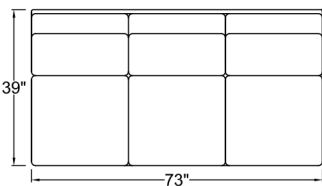

Taylor Schematic Expanded Arm & Expanded Arm with Tray

Left Arm Sofa

Right Arm Sofa

Left Arm Loveseat

Right Arm Loveseat

Left Arm Chaise

Left Arm Corner Sofa

Right Arm Corner Sofa

Quarter Turn

Right Arm Chaise

Armless Sofa

Armless Loveseat

Armless Chair

Corner Chair

***Note: tray adds 3/4" per arm**

Confirmed Configuration _____