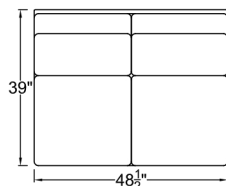

Taylor Schematic Expanded Arm & Expanded Arm with Tray

Left Arm Sofa

Right Arm Sofa

Left Arm Loveseat

Right Arm Loveseat

Left Arm Chaise

Left Arm Corner Sofa

Right Arm Corner Sofa

Quarter Turn

Right Arm Chaise

Armless Sofa

Armless Loveseat

Armless Chair

Corner Chair

***Note: tray adds 3/4" per arm**

Confirmed Configuration _____