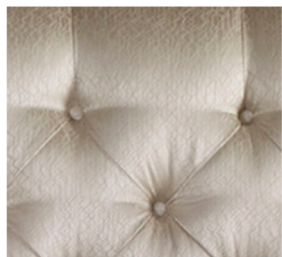

Alma Custom Bed Options

Choose Frame

- Twin Headboard only
 Full Headboard only
 Queen Headboard only
 King Headboard only
 Twin Complete Bed
 Full Complete Bed
 Queen Complete Bed
 King Complete Bed

Choose Height

- 48" Height
 56" Height
 66" Height
 76" Height

- Tufted

- No Tufted

CHOOSE *your* LEG STYLE. All legs are 4" height.

Tapered Leg

Bracket Leg

Turned Leg

Turned Leg with Ferrule*