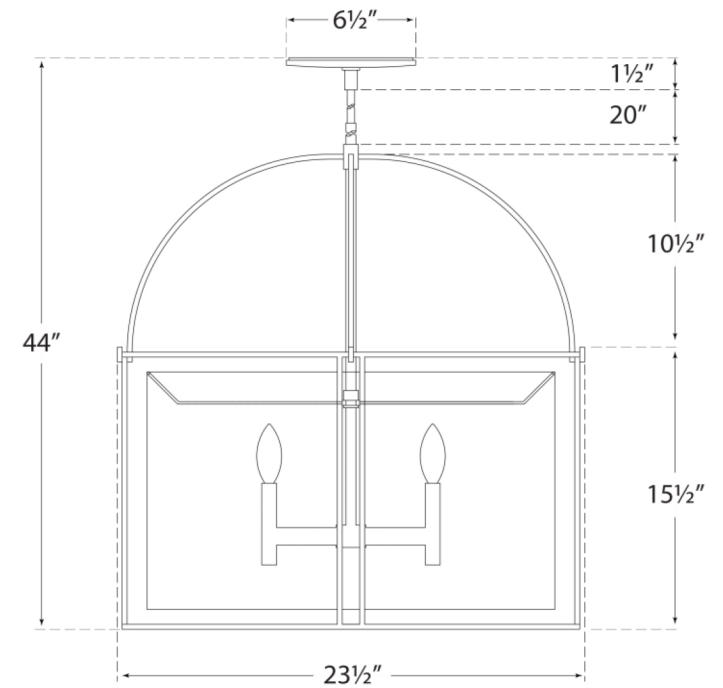

## WHEATON CHANDELIER BRONZE

SKU# 21193

O/A Height: 44"  
Fixture Height: 24.5"  
Min. Custom Height: 31"  
Width: 23.5"  
Canopy: 6.5" Round  
Finishes: BZ, SB, SS  
Shade Treatments: S  
Shade Details: 19.5" x 19.5" x 12"  
Socket: 4 - Candelabra  
Wattage: 4 - 60 C