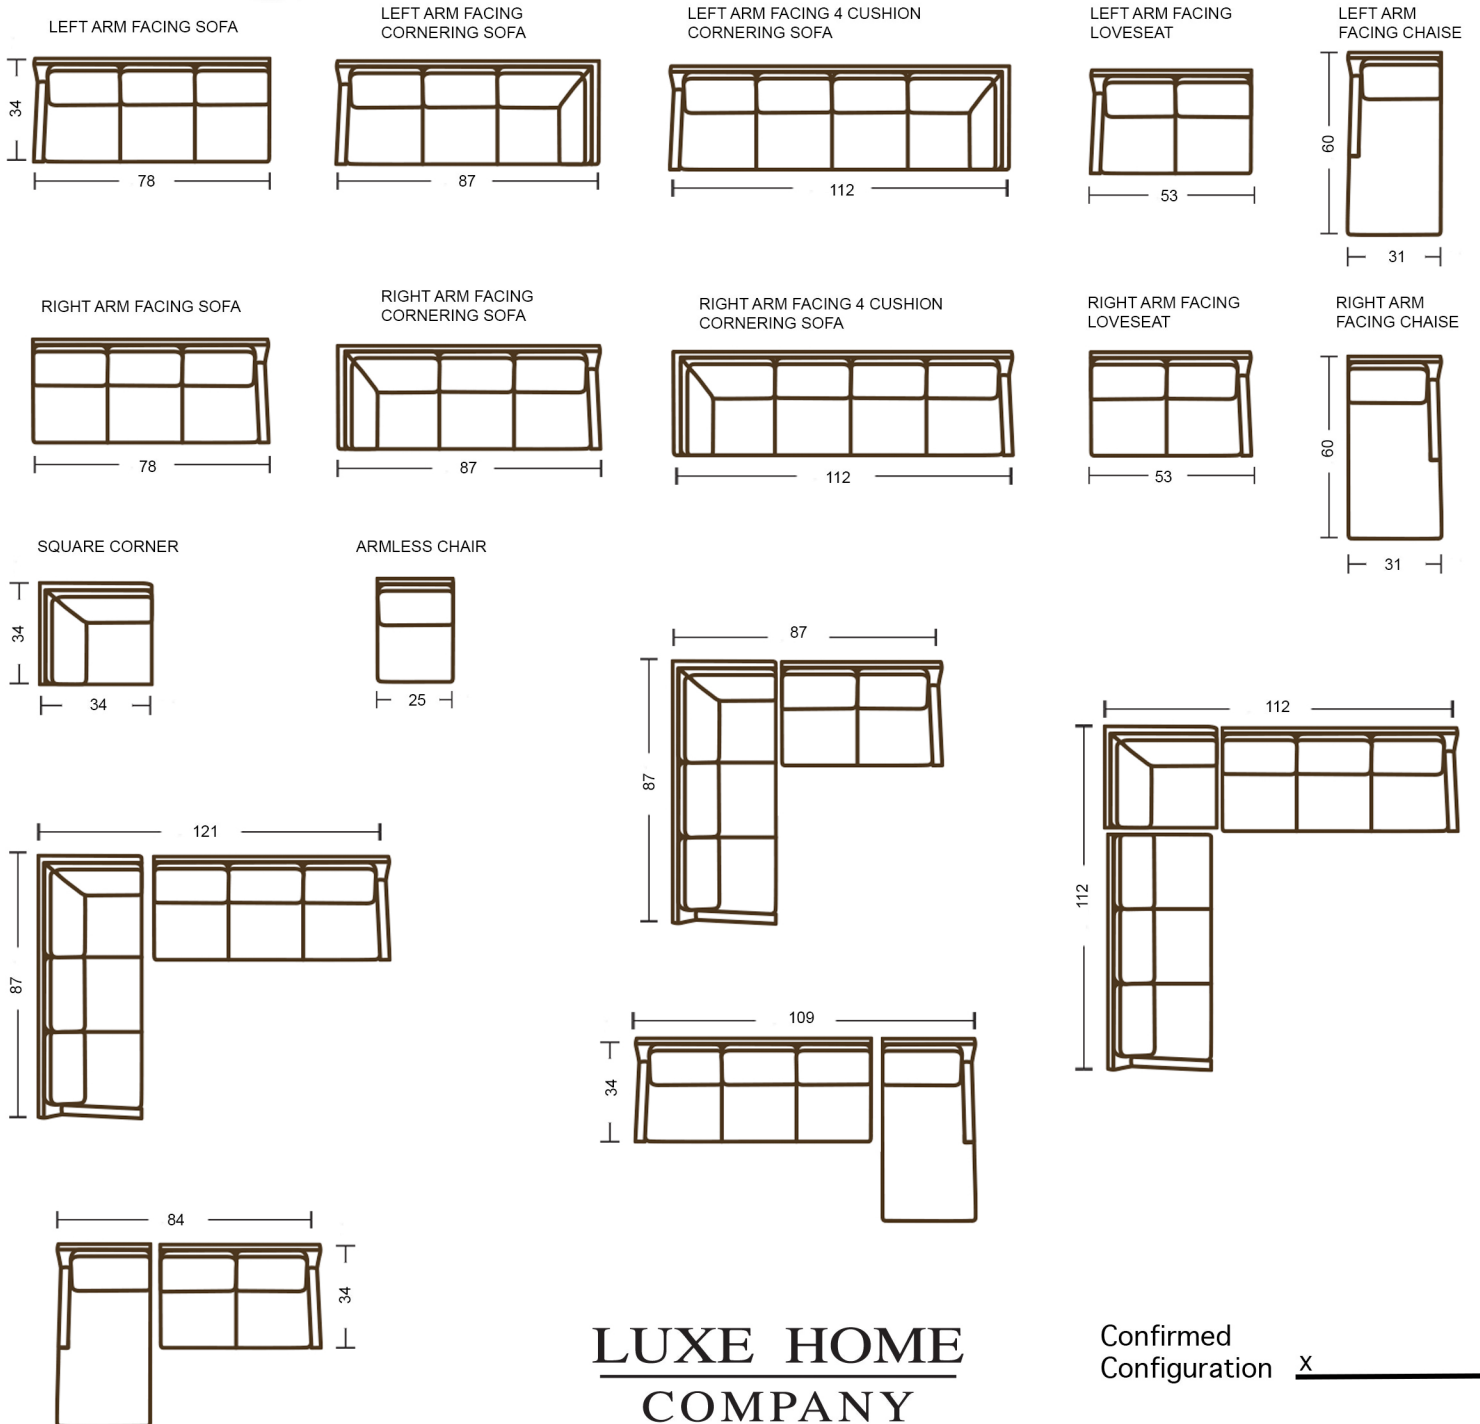

Kyle Slipcover Sectional

LUXE HOME
COMPANY

Confirmed Configuration X