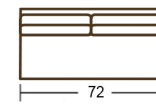

Hans Sectional

LEFT ARM FACING SOFA

RIGHT ARM FACING SOFA

LEFT ARM FACING
CORNERING SOFA

RIGHT ARM FACING
CORNERING SOFA

LEFT ARM FACING
LOVESEAT

RIGHT ARM FACING
LOVESEAT

LEFT ARM FACING
BUMPER CHAISE

RIGHT ARM FACING
BUMPER CHAISE

LEFT ARM
FACING CHAISE

RIGHT ARM
FACING CHAISE

DOUBLE CHAISE

ARMLESS LOVESEAT

SQUARE CORNER

ARMLESS CHAIR

LUXE HOME
COMPANY