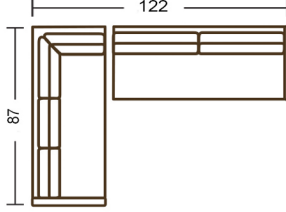

Hans Sectional

LEFT ARM FACING SOFA

RIGHT ARM FACING SOFA

LEFT ARM FACING
CORNERING SOFA

RIGHT ARM FACING
CORNERING SOFA

LEFT ARM FACING
LOVESEAT

RIGHT ARM FACING
LOVESEAT

LEFT ARM FACING
BUMPER CHAISE

RIGHT ARM FACING
BUMPER CHAISE

LEFT ARM
FACING CHAISE

RIGHT ARM
FACING CHAISE

DOUBLE CHAISE

ARMLESS LOVESEAT

SQUARE CORNER

ARMLESS CHAIR

LUXE HOME
COMPANY